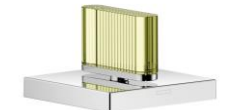

20 012 705
20 012 706
29 133 705