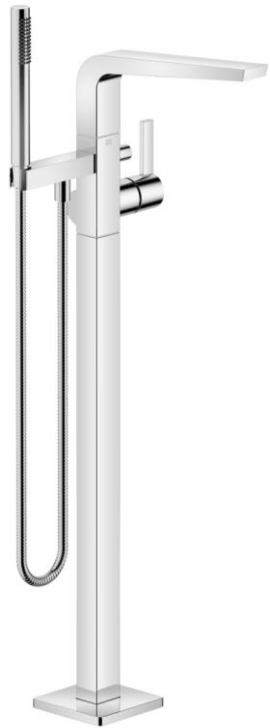

Spouts

Low

Medium

Tall

Finishes

Chrome

Platinum matt

Dark Platinum matt

36 312 705

36 310 715

36 310 782

36 637 705*
36 638 705*

36 647 705*
36 648 705*

36 657 705*
36 658 705*

36 310 740

36 315 980

*top: 1/2", bottom: 3/4"

Dornbracht CL.1

Bath

Single-lever bath mixer

25 863 705
 Projection 238 mm / 9-3/8"
 Height 1005 mm / 39-5/8"
 with diverter
 max flow rate spout 24.6 l/min / 6.5 gpm
 max flow rate hand shower 6.8 l/min / 1.8 gpm