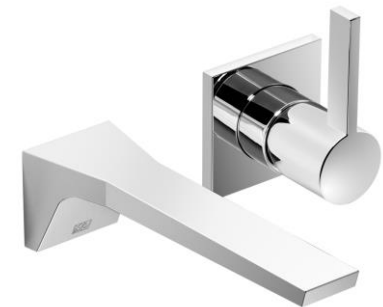

200 / 7-7/8"

36 812 705*
max flow rate
4.5 l/min / 1.2 gpm

*without pop-up waste