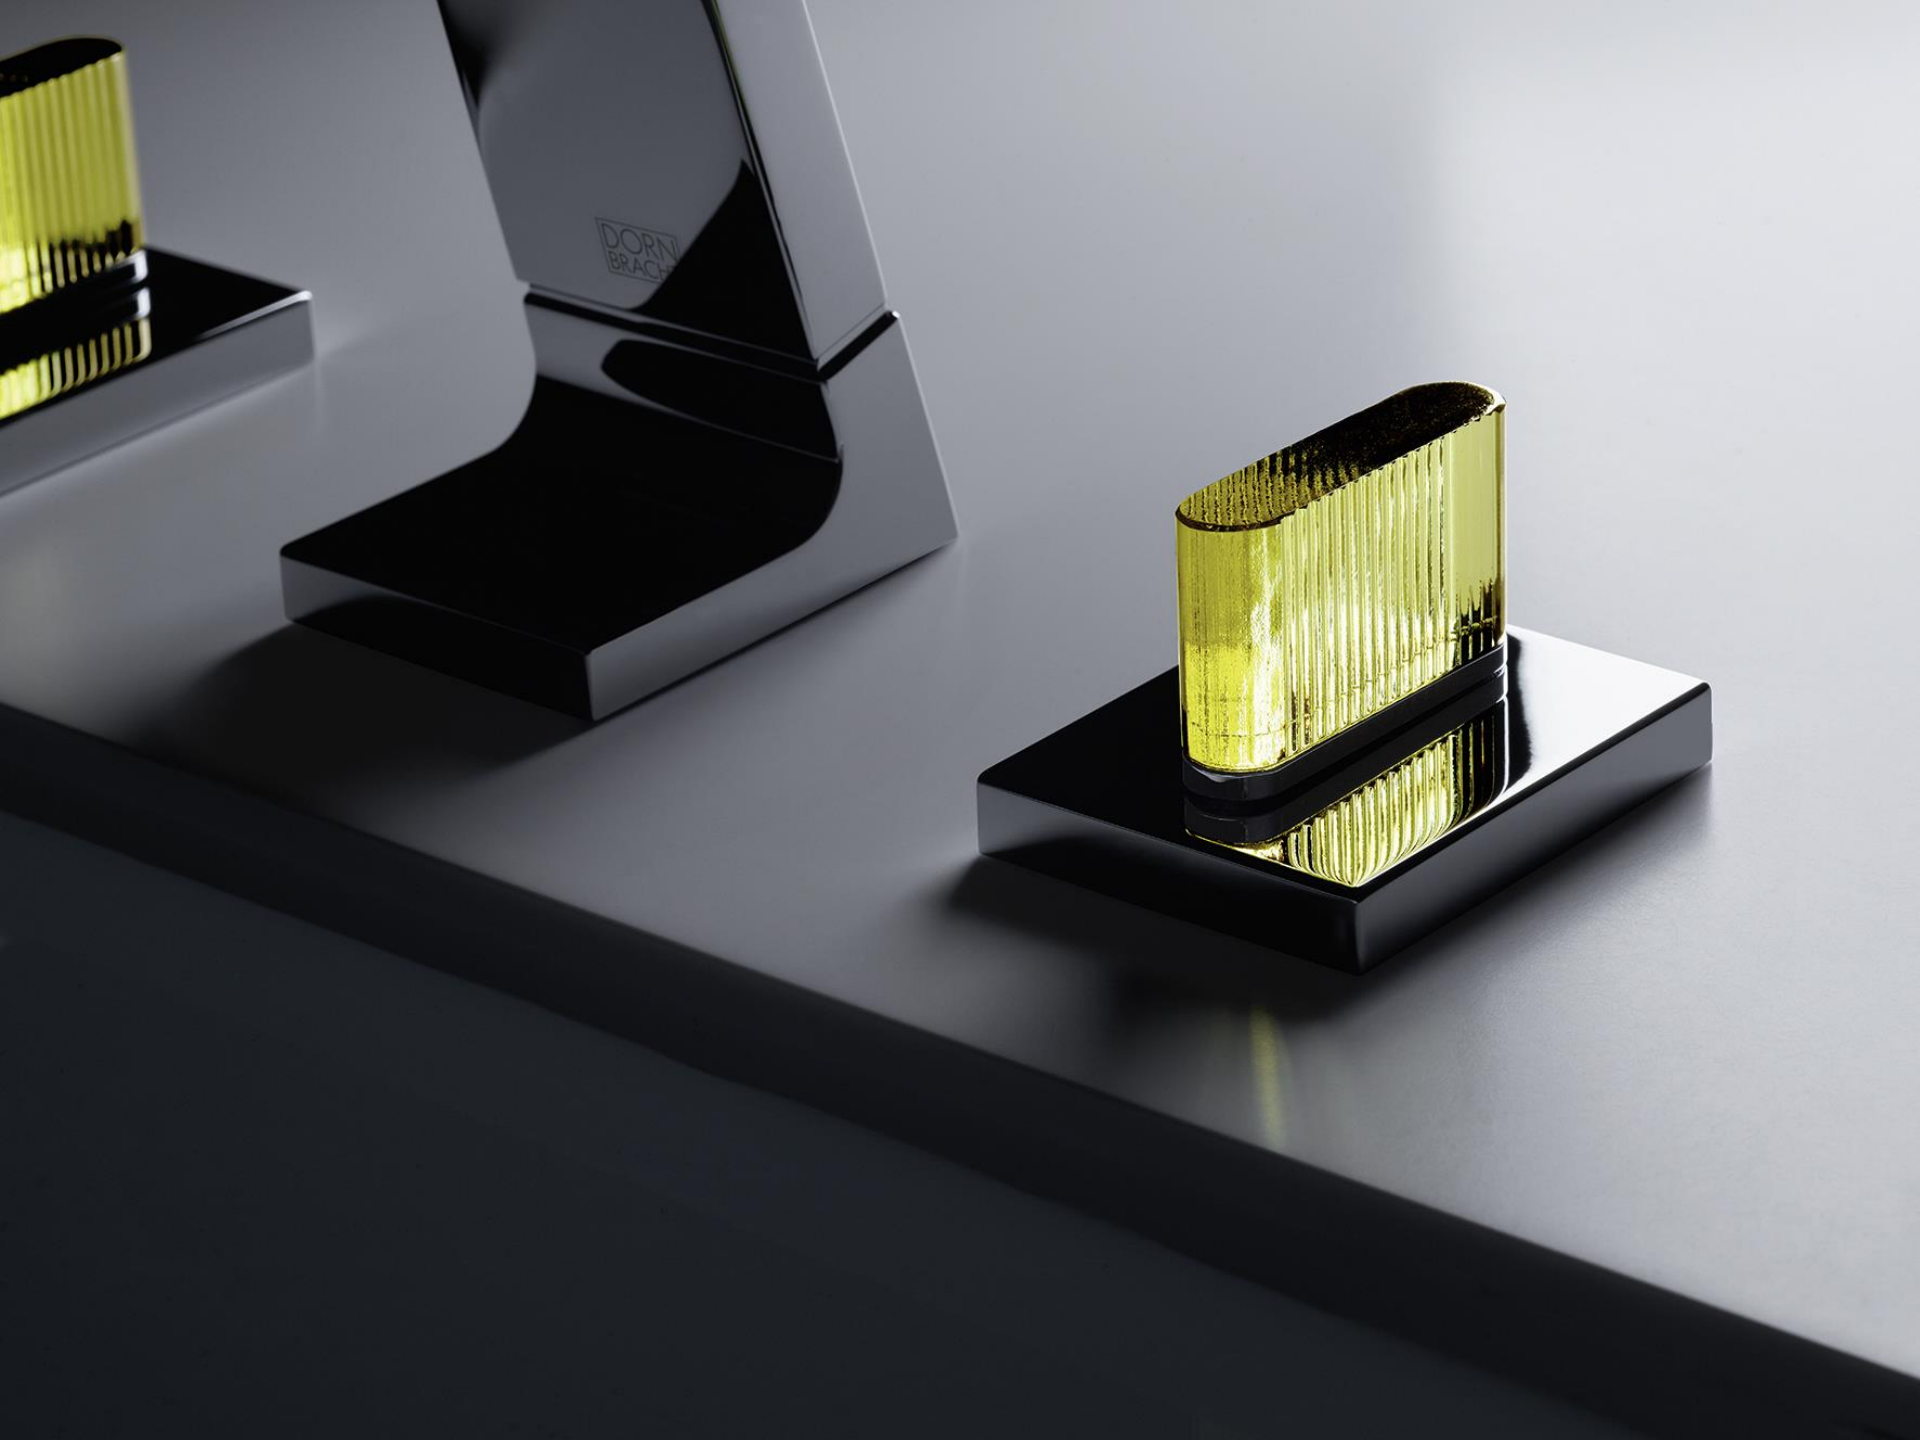

Structured house fronts

A fascination with glass

ALUION
TECHNOLOGY INNOVATION

— Welcome to Hasland Ward —

CL.1 Crystal Handles

Dark Platinum matt

Product variants

Finishes