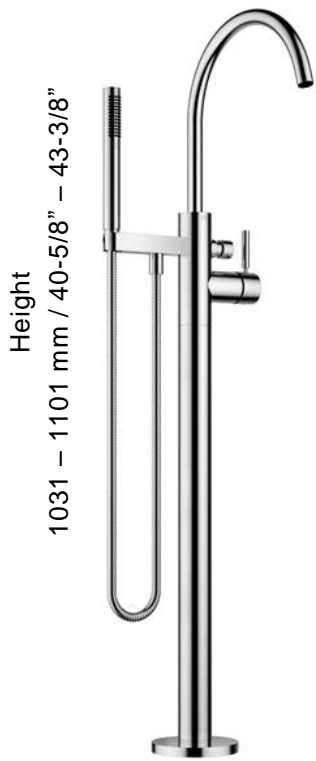

Dornbracht Meta

Bath

00
polished
chrome

06
platinum
matt

33
matt black

Free standing installation

Height
1031 – 1101 mm / 40-5/8" – 43-3/8"

281 mm / 11-1/8"
Projection

25 863 661
Single-lever bath mixer for free-standing assembly with stand pipe with hand shower set
max flow:
bath spout 24.6 l/min.
hand shower 6.8 l/min.
US 6.5 / 1.8 gpm