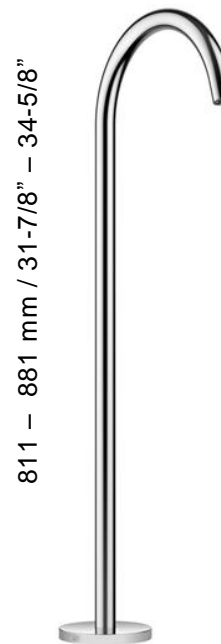

811 – 881 mm / 31-7/8" – 34-5/8"

282
11-1/8"

13 672 661
Bath spout without diverter for free-standing assembly
max flow 20 l/min. / US 5.3 gpm