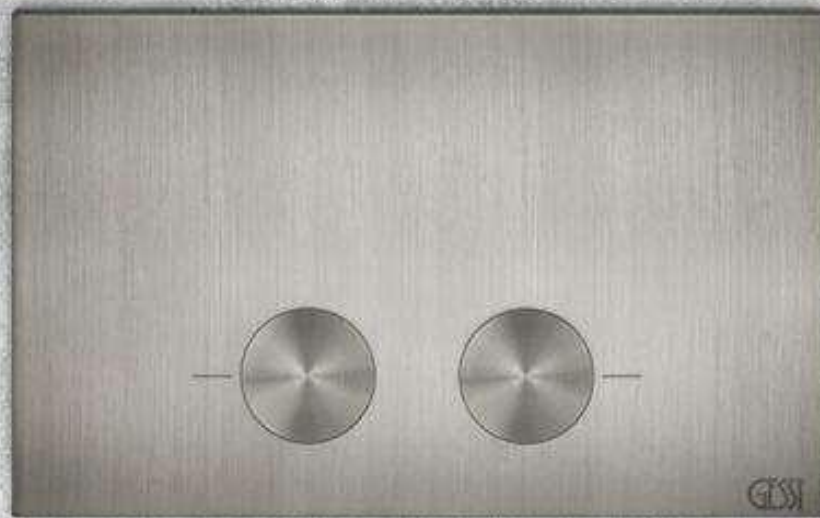

APPOGGIO in COPPER

**BLACK MATT**

**MATT WHITE**

**OVALE**

WC PLATE