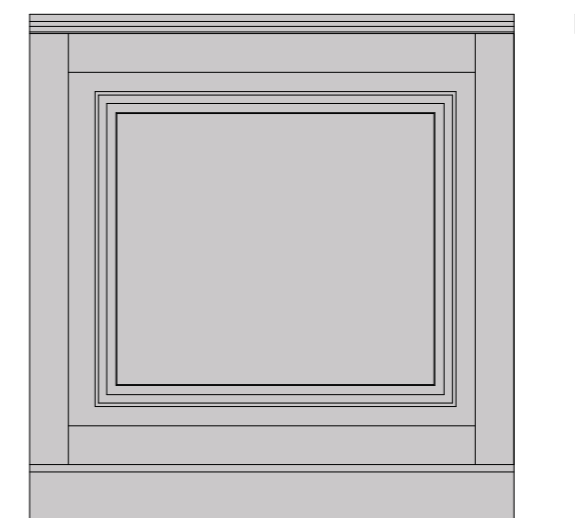

SHORT BOISERIE
module dimensions: L100, H105 cm

BL105LCM
Glossy lacquered with metal

BL105LSM
Glossy lacquered without metal

BL105OCM
Matt lacquered with metal

BL105OSM
Matt lacquered without metal

SHORT BOISERIE
module dimensions: L100, H105 cm