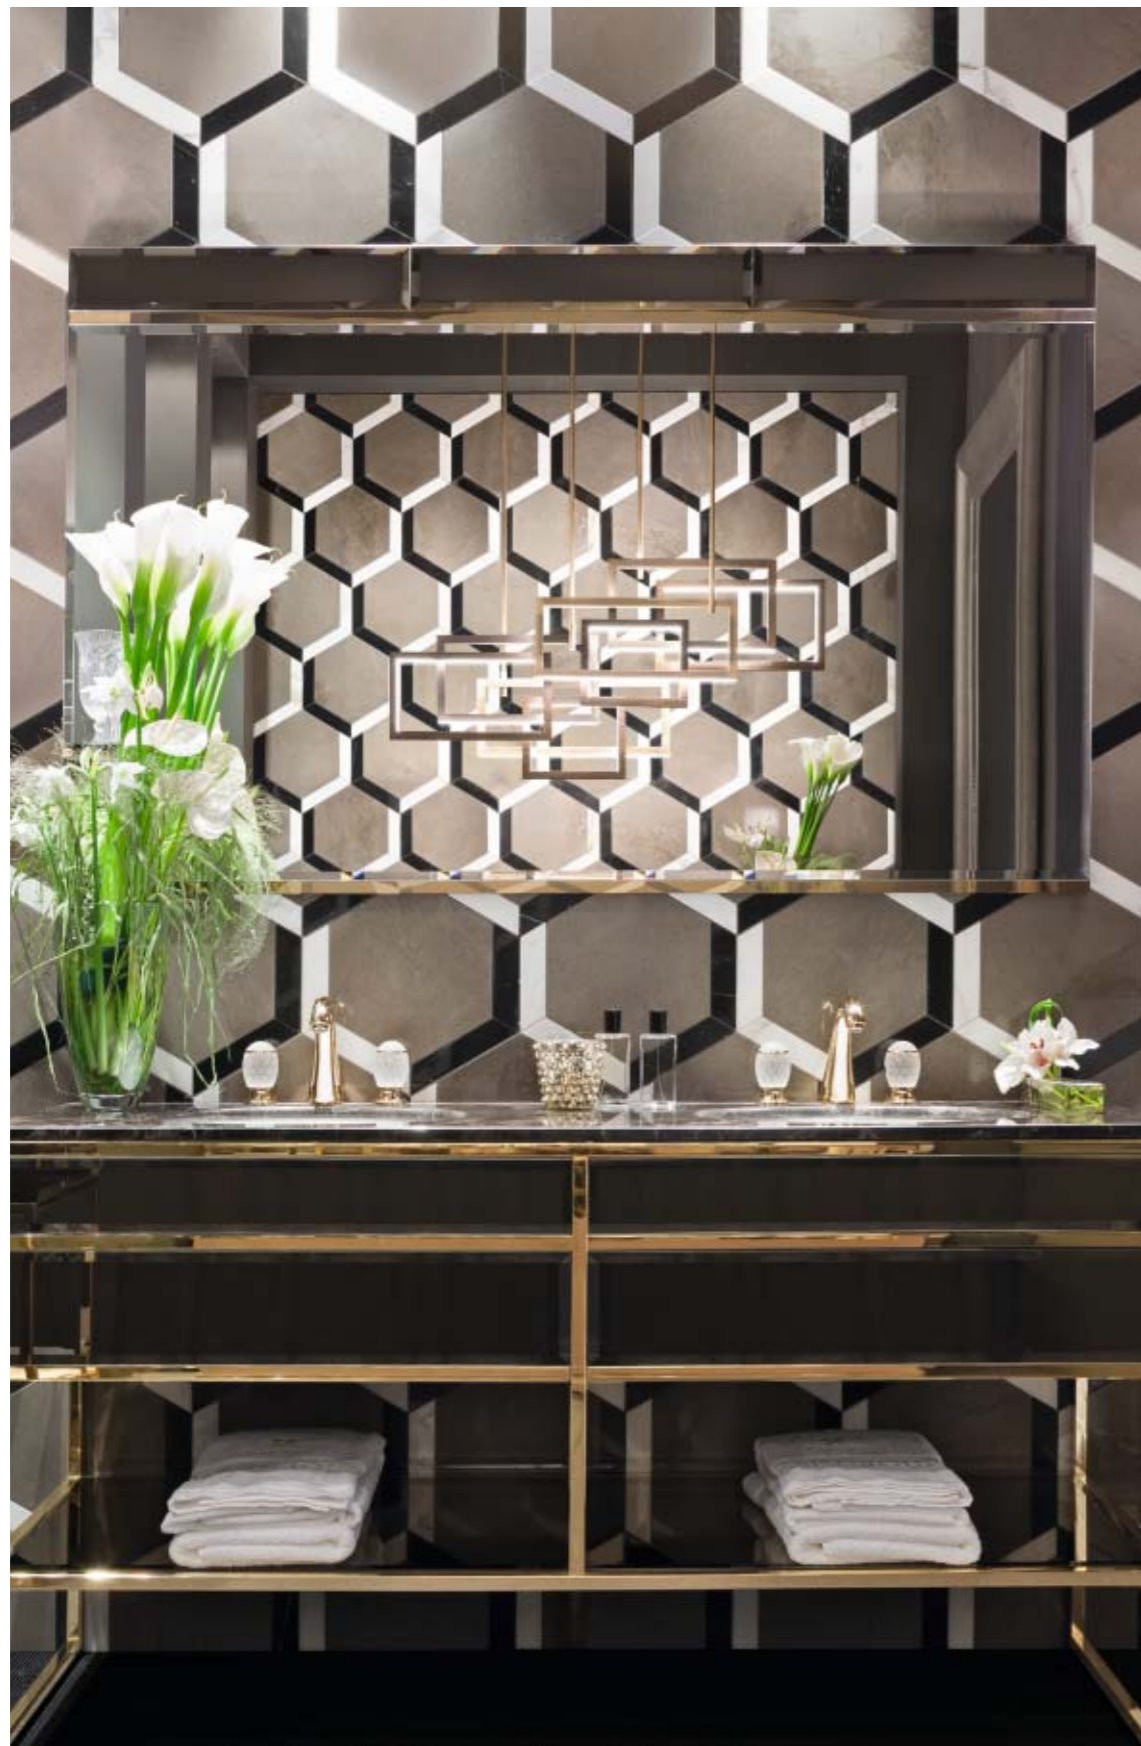

ACADEMY COLLECTION

MIRROR WITH "BRONZED MIRROR" DECORATION

dimensions:

L66, W2, H100 cm - L160, W2, H100 cm