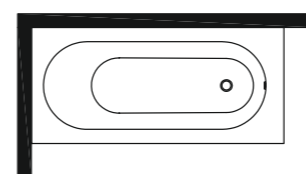

2 SIDES RIGHT
0LTVA2SDOR___ Gold
0LTVA2SDCR___ Chrome