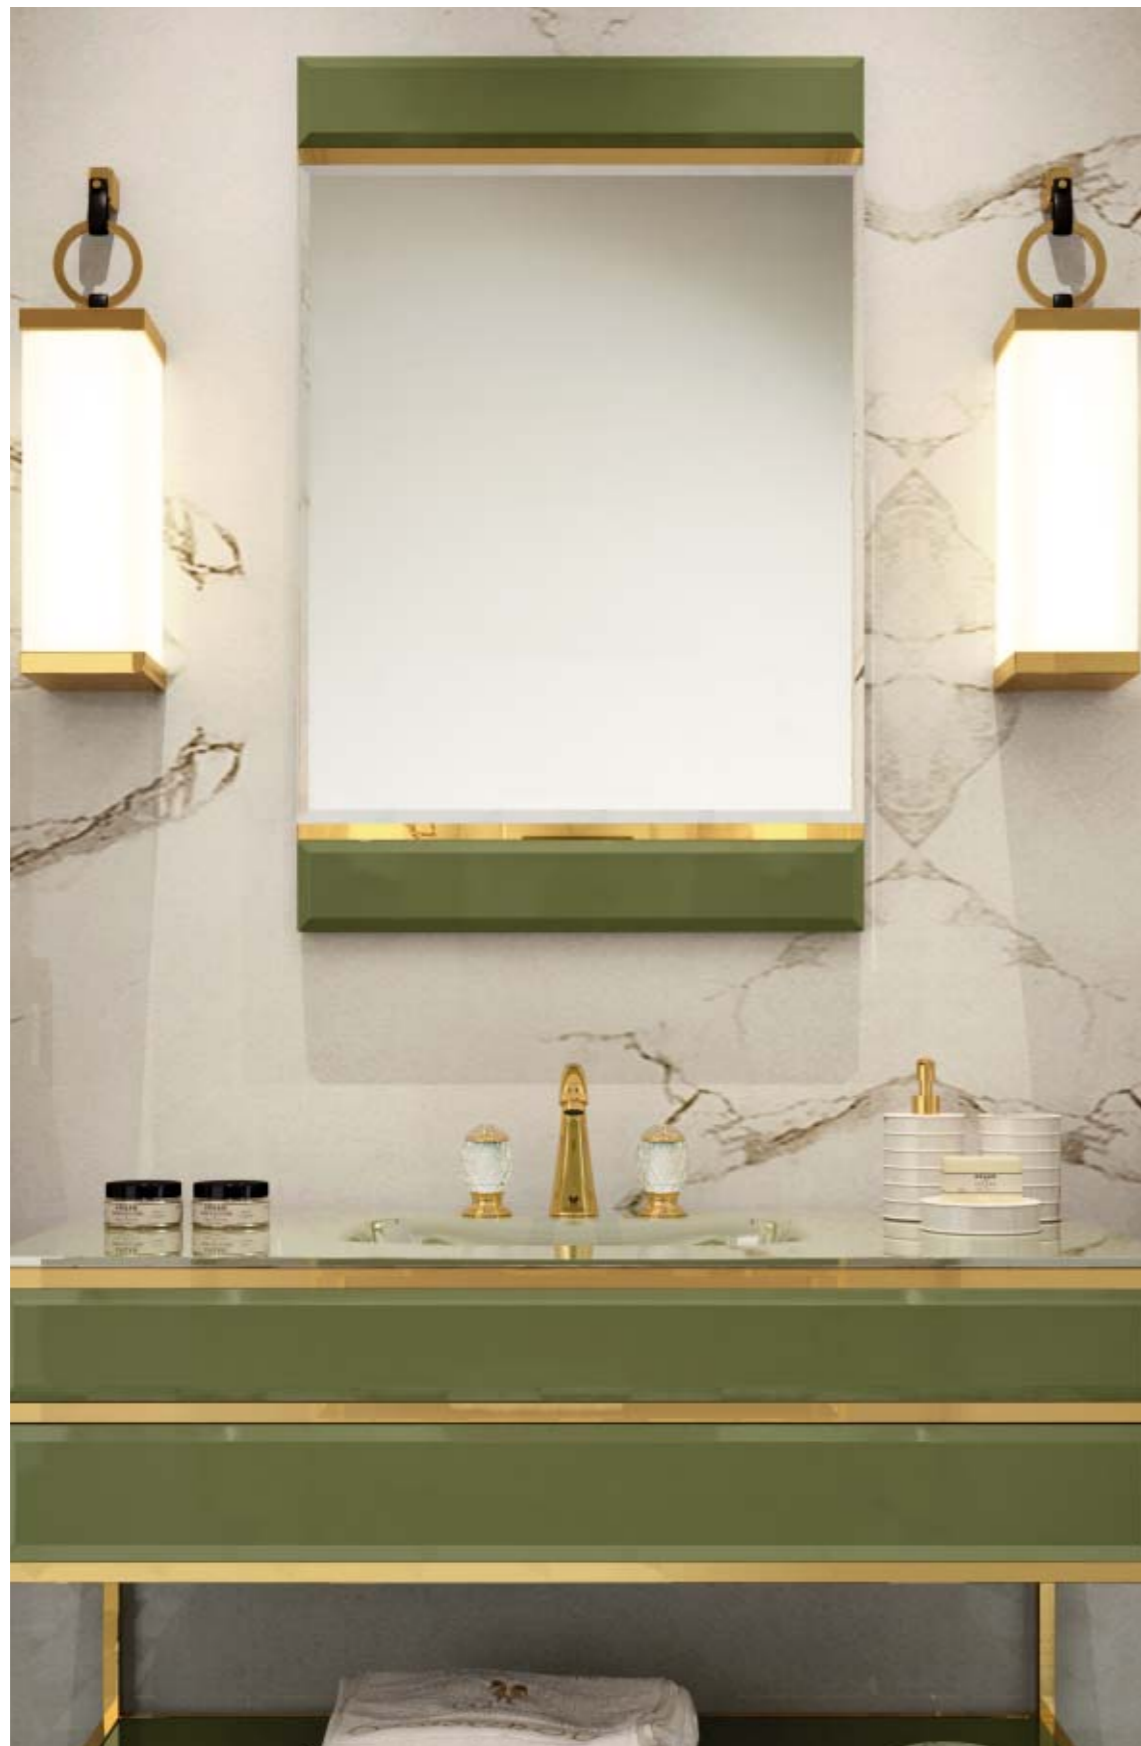

ACADEMY COLLECTION

MIRROR WITH "DIAMOND" DECORATION

dimensions:

L66, W2, H100 cm - L160, W2, H100 cm

0ACSPD066OR
L66, W2, H100 cm
Gold / Lacquered

0ACSPD160OR
L160, W2, H100 cm
Gold / Lacquered

0ACSPD066CR
L66, W2, H100 cm
Chrome / Lacquered