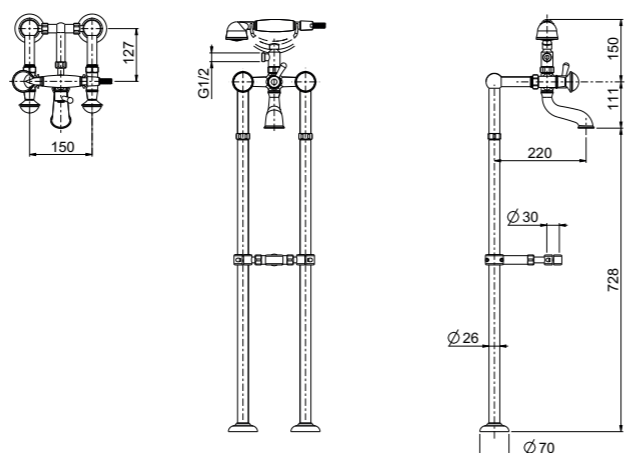

000RBVE043CR
Chrome

000RBVE043BR
Bronze

000RBVE043MN
Matt Nickel

000RBVE043PN
Polished Nickel

VENICE COLLECTION

BATH FAUCET WALL MOUNTED WITH DIVERTER, HOSE AND HANDSET

000RBVE040OR
Gold

000RBVE040CR
Chrome