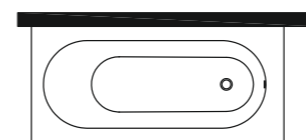

3 SIDES
0LTVA3SSOR___ Gold
0LTVA3SSCR___ Chrome