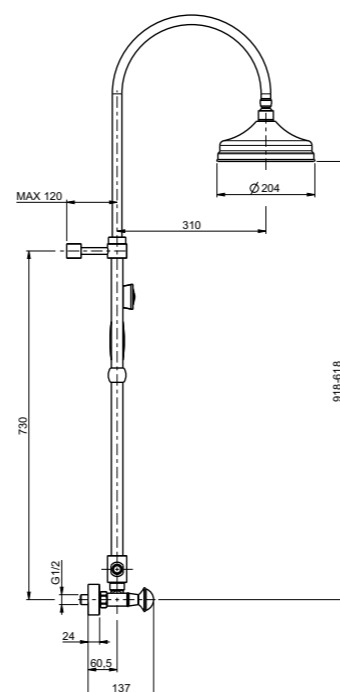

VENICE COLLECTION

BATH FAUCET DECK MOUNTED, WITH DIVERTER, HOSE AND HANDSET

EXPOSED SHOWER SET COMPLETE WITH RISER, DIVERTER, HANDSET, HOSE AND SHOWER ROSE