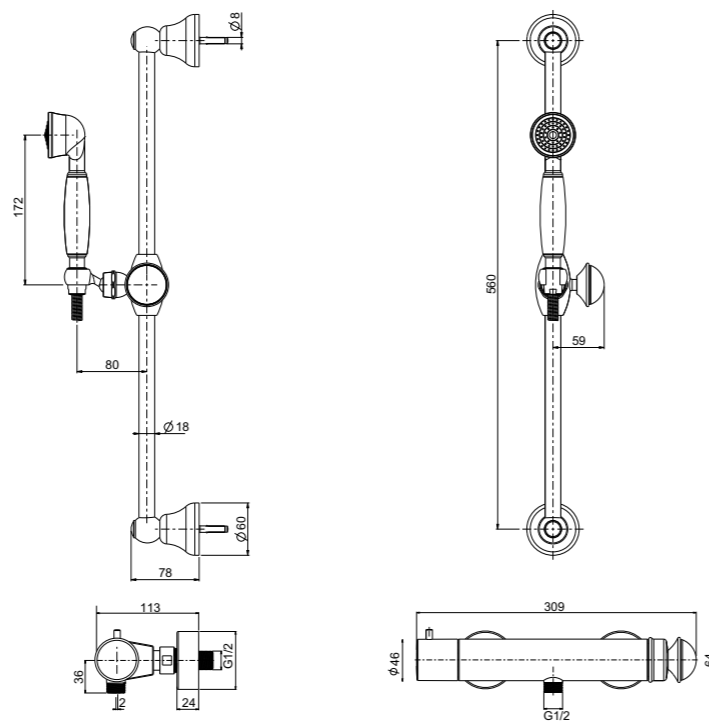

VENICE COLLECTION

EXPOSED THERMOSTATIC SHOWER SET, SINGLE EXIT

EXPOSED THERMOSTATIC SHOWER SET, SINGLE EXIT, COMPLETE WITH SLIDER RAIL, HOSE AND HANDSET