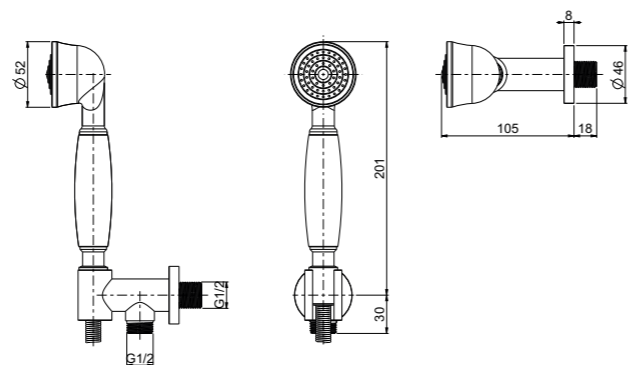

VENICE COLLECTION

SHOWER SLIDER RAIL WITH HOSE AND HANDSET

WATER INLET WITH HOSE AND HANDSET