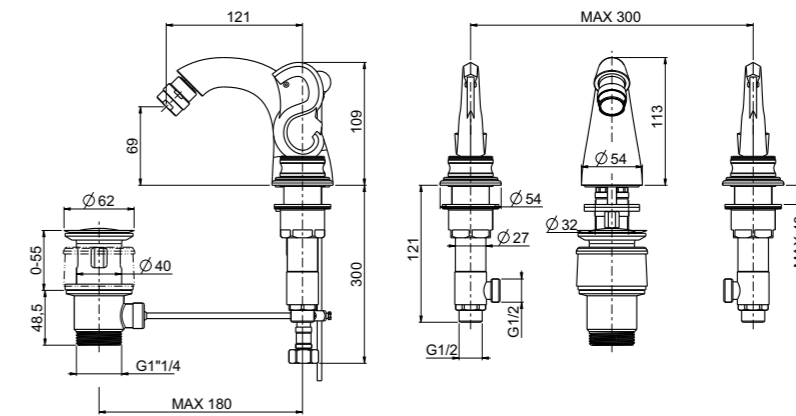

SEAHROSE COLLECTION

THREE HOLE BASIN FAUCET
COMPLETE WITH POP-UP
DRAIN AND WASTE