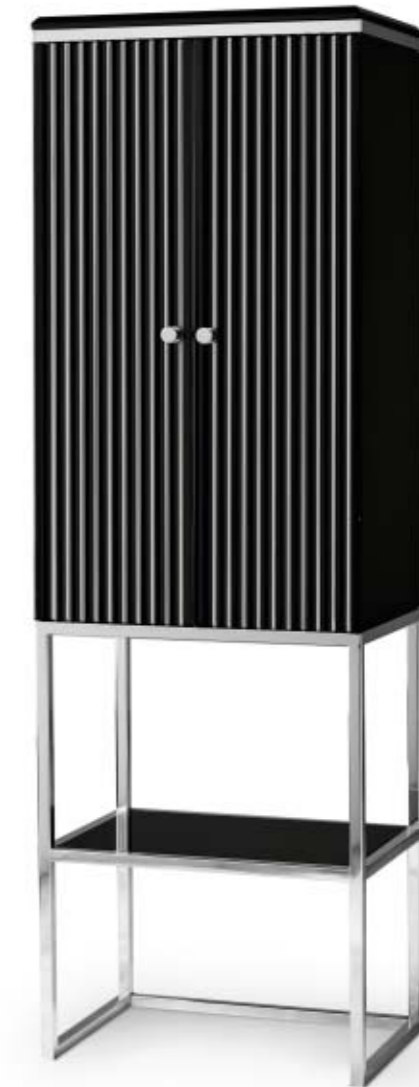

0ACD156OR
Gold / Lacquered

0ACD156CR
Chrome / Lacquered

ACADEMY COLLECTION

TALL UNIT WITH TWO DOORS AND ONE
LACQUERED SHELF WITH "RIBBED"
DECORATION

dimensions: L50, W35, H156 cm

0ACR156OR
Gold / Lacquered