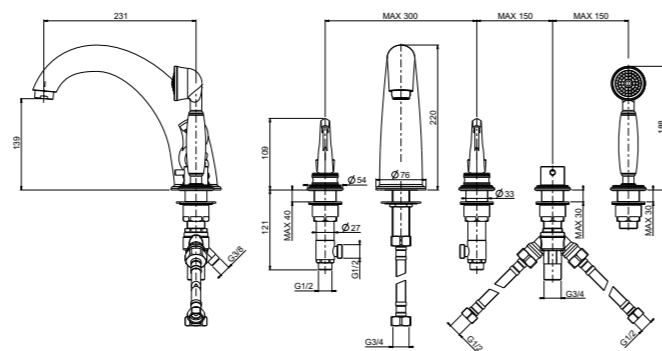

SEAHORSE COLLECTION

THREE HOLE BATH FAUCET
DECK MOUNTED

BATH FAUCET DECK MOUNTED
WITH DIVERTER, HOSE AND
HANDSET