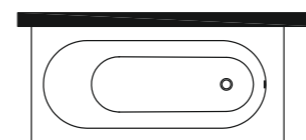

2 SIDES LEFT
000VR2SSOR___ Gold
000VR2SSCR___ Chrome