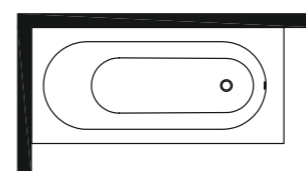

LMQ
Nero Marquina

LNA
Nero Assoluto

**“RIBBED ACADEMY” BATHTUB COMPLETE WITH:
MARBLE TOP, SUPPORT FRAME, PLUMBING COLUMN,
SOUNDPROOFING AND LACQUERED PLINTH**

top dimensions: L185, W85, H66 cm

1 SIDE
000VR1SLOR___ Gold
000VR1SLCR___ Chrome