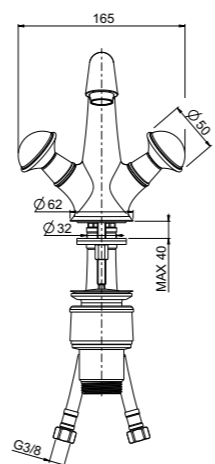

VENICE COLLECTION

ONE HOLE BASIN FAUCET WITHOUT POP-UP DRAIN AND WASTE

ONE HOLE BASIN FAUCET WITH POP-UP DRAIN AND WASTE