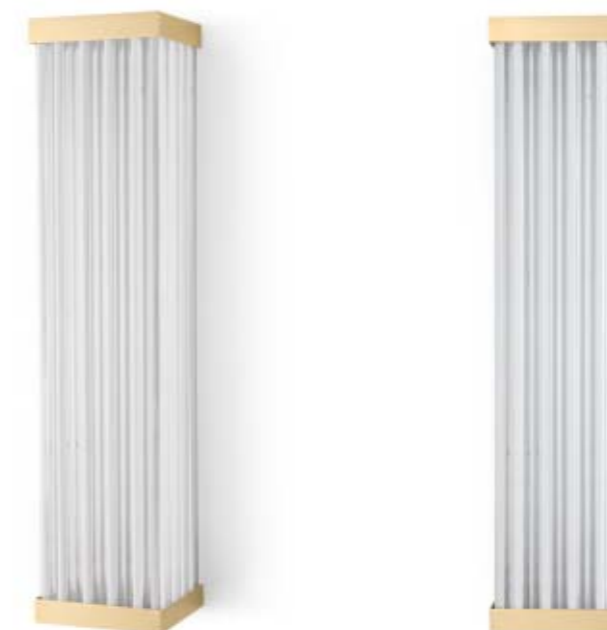

**“MURANO 2” WALL LAMP WITH TRANSPARENT
AND WHITE EDGES, LED LIGHTING**

dimensions: L11, W10, H50 cm
Strip LED: 18,24W 230V IP20

0LTLS14OR
Gold