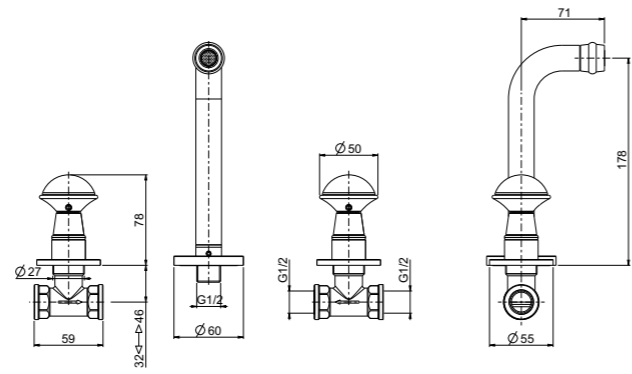

000RBVE010OR
Gold

000RBVE010CR
Chrome

000RBVE010BR
Bronze

000RBVE010MN
Matt Nickel

000RBVE010PN
Polished Nickel

VENICE COLLECTION

WALL MOUNTED FAUCET WITH FLOW SPOUT W185 mm

000RBVE036OR
Gold