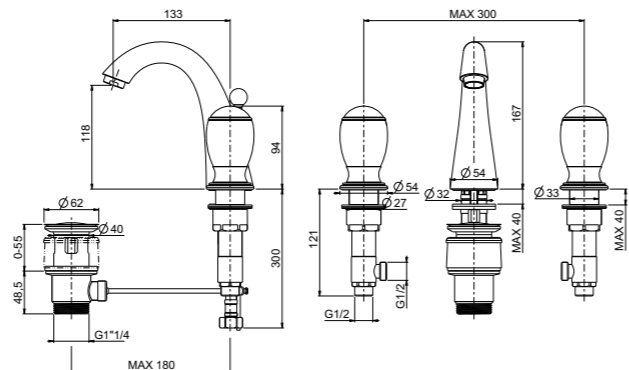

VENICE COLLECTION

THREE HOLE BASIN FAUCET WITHOUT POP-UP DRAIN AND WASTE

THREE HOLE BASIN FAUCET WITH POP-UP DRAIN AND WASTE