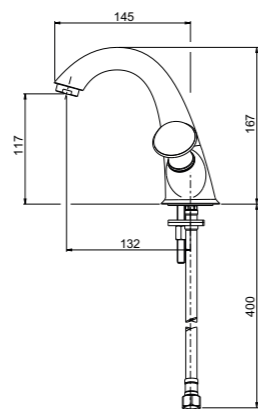

VENICE COLLECTION

ONE HOLE BASIN FAUCET WITHOUT POP-UP DRAIN AND WASTE

ONE HOLE BASIN FAUCET WITH POP-UP DRAIN AND WASTE