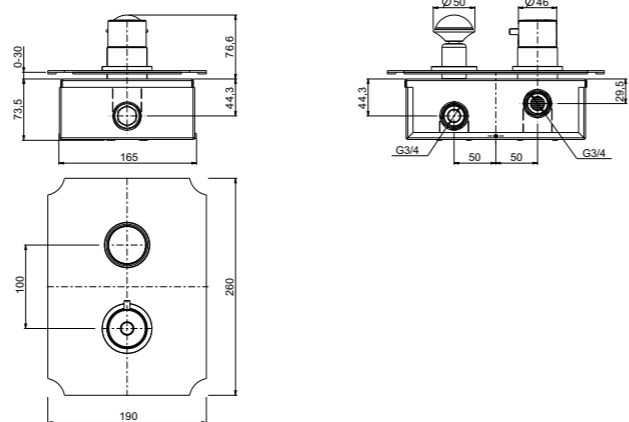

VENICE COLLECTION

THERMOSTATIC WALL MOUNTED SHOWER SET WITH DIVERTER, SHOWER ROSE, WATER INLET, HOSE AND HANDSET

WALL MOUNTED SHOWER SET WITH DIVERTER