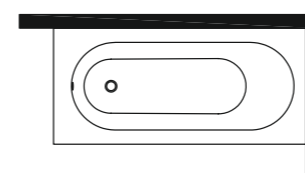

2 SIDES RIGHT
000VR2SDOR___ Gold
000VR2SDCR___ Chrome