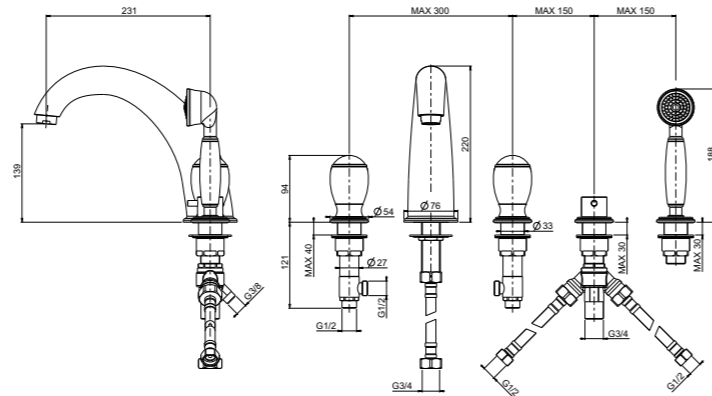

000RBVE090PN
Polished Nickel

ONE HOLE BIDET FAUCET WITH POP-UP DRAIN AND WASTE

000RBVE020OR
Gold

000RBVE020CR
Chrome

000RBVE020BR
Bronze

000RBVE020MN
Matt Nickel

000RBVE020PN
Polished Nickel

VENICE COLLECTION