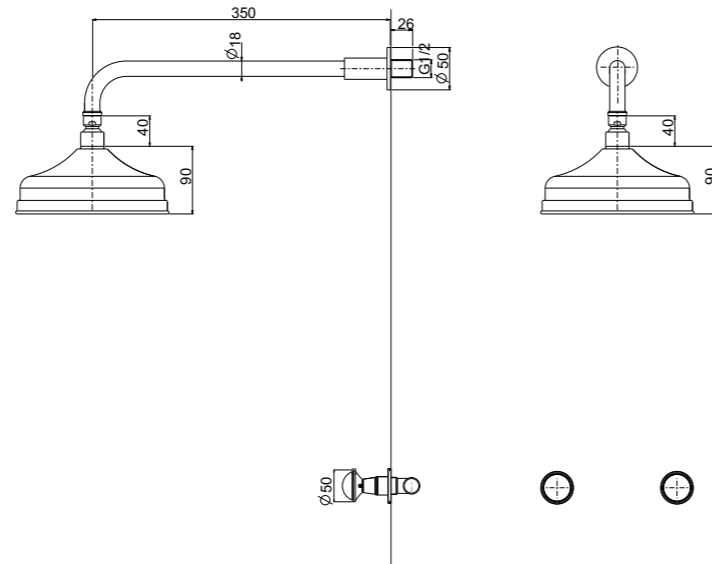

VENICE COLLECTION

WALL MOUNTED SHOWER SET COMPLETE WITH SHOWER ROSE

WALL MOUNTED SHOWER SET