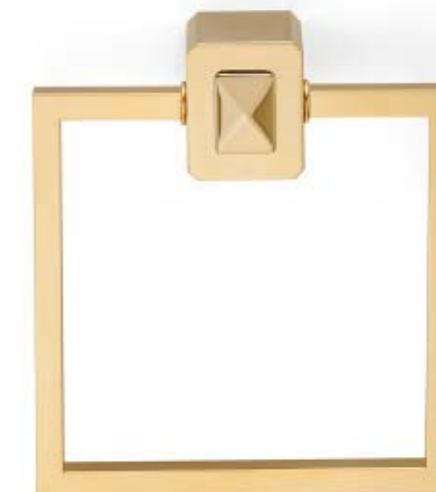

PS065OR
Gold / Lacquered

PS065CR
Chrome / Lacquered

PS065BR
Bronze / Lacquered

FREE-STANDING LACQUERED TOWEL HOLDER

dimensions: L45, W34, H115 cm

PS115OR
Gold / Lacquered

PS115CR
Chrome / Lacquered

PS115BR
Bronze / Lacquered

**FREE-STANDING LACQUERED TOWEL
HOLDER WITH COMPARTMENT**

dimensions: L65, W34, H65 cm

PS065COR
Gold / Lacquered

PS065CBR
Bronze / Lacquered

PS065CCR
Chrome / Lacquered

DIAMOND COLLECTION

WALL MOUNTED SQUARE TOWEL HOLDER

dimensions: L17, W10, H20 cm

PS017OR
Gold

PS017CR
Chrome

DIAMOND COLLECTION

WALL MOUNTED RECTANGULAR TOWEL HOLDER

dimensions: L40, W10, H15 cm

PS040OR
Gold

PS040CR
Chrome

DIAMOND COLLECTION

**WALL MOUNTED TOWEL HOLDER
WITH TWIN ADJUSTABLE BARS**

dimensions: L43, W40, H30,5 cm

PS036OR
Gold

PS036CR
Chrome

DIAMOND COLLECTION

FREE-STANDING TOWEL HOLDER

dimensions: L45, W33, H80 cm