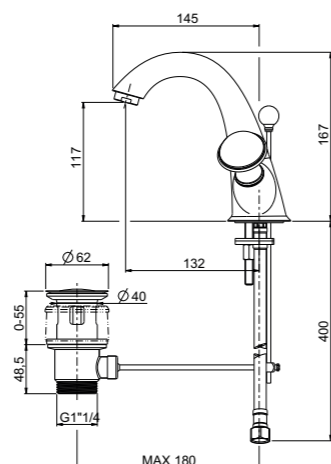

VENICE COLLECTION

ONE HOLE BASIN FAUCET WITHOUT POP-UP DRAIN AND WASTE

ONE HOLE BASIN FAUCET WITH POP-UP DRAIN AND WASTE