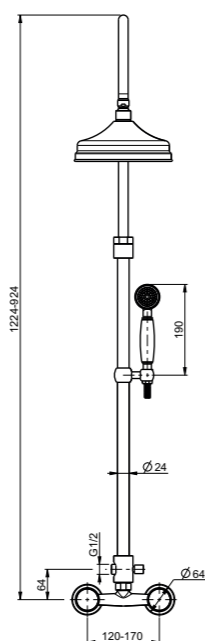

VENICE COLLECTION

BATH FAUCET DECK MOUNTED, WITH DIVERTER, HOSE AND HANDSET

EXPOSED SHOWER SET COMPLETE WITH RISER, DIVERTER, HANDSET, HOSE AND SHOWER ROSE