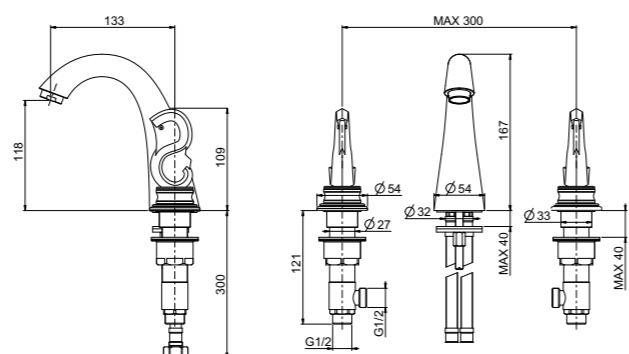

SEAHORSE COLLECTION

THREE HOLE BASIN FAUCET WITHOUT POP-UP DRAIN AND WASTE

THREE HOLE BASIN FAUCET WITH POP-UP DRAIN AND WASTE