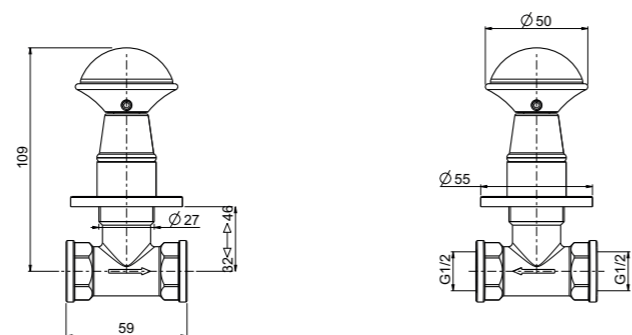

VENICE COLLECTION

WALL MOUNTED SHOWER SET COMPLETE WITH SHOWER ROSE

WALL MOUNTED SHOWER SET