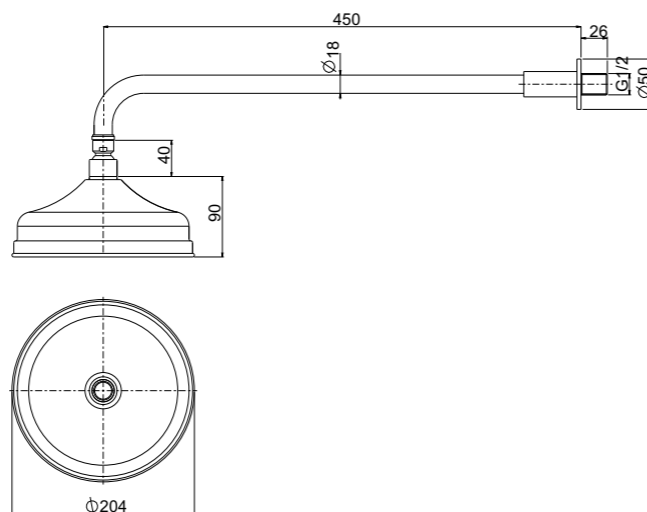

VENICE COLLECTION

SHOWER ROSE Ø200 mm WITH HARD WATER PROTECTION SYSTEM - SHOWER ARM W350 mm

000RBVE265OR
Gold

000RBVE265CR
Chrome

000RBVE265BR
Bronze

000RBVE265MN
Matt Nickel

000RBVE265PN
Polished Nickel

SHOWER ROSE Ø200 mm WITH HARD WATER PROTECTION SYSTEM - SHOWER ARM W450 mm