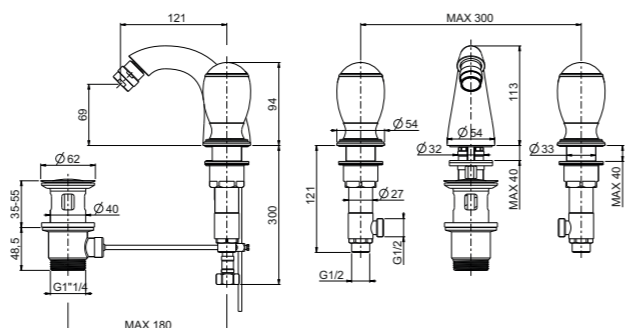

VENICE COLLECTION

THREE HOLE BIDET FAUCET WITH POP-UP DRAIN AND WASTE

ONE HOLE BIDET FAUCET WITH POP-UP DRAIN AND WASTE