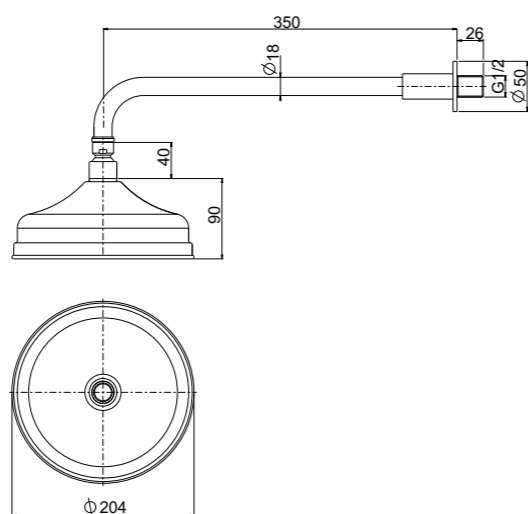

VENICE COLLECTION

SHOWER ROSE Ø200 mm WITH HARD WATER PROTECTION SYSTEM - SHOWER ARM W350 mm

000RBVE265OR
Gold

000RBVE265CR
Chrome

000RBVE265BR
Bronze

000RBVE265MN
Matt Nickel

000RBVE265PN
Polished Nickel

SHOWER ROSE Ø200 mm WITH HARD WATER PROTECTION SYSTEM - SHOWER ARM W450 mm