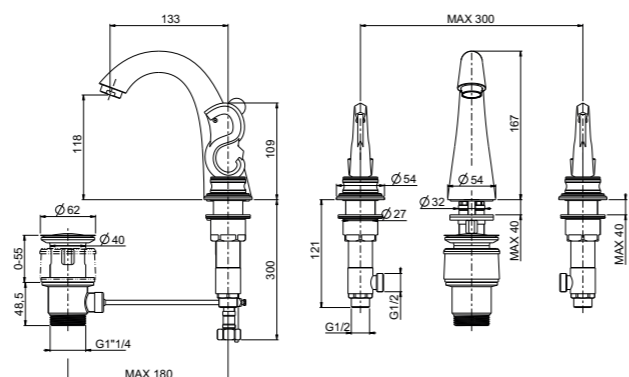

SEAHORSE COLLECTION

THREE HOLE BASIN FAUCET WITHOUT POP-UP DRAIN AND WASTE

THREE HOLE BASIN FAUCET WITH POP-UP DRAIN AND WASTE