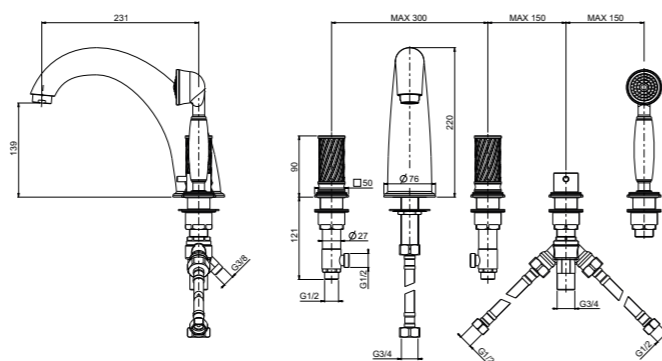

FORTUNY COLLECTION

THREE HOLE BATH FAUCET DECK MOUNTED

BATH FAUCET DECK MOUNTED WITH DIVERTER, HOSE AND HANDSET