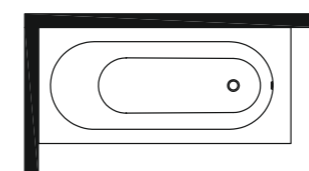

LNA
Nero Assoluto

**“DIAMOND” RHOMBUS ENGRAVED BATHTUB WITH LACQUERED
PANELS AND MARBLE TOP, SUPPORT FRAME, PLUMBING
COLUMN, SOUNDPROOFING AND LACQUERED PLINTH**

top dimensions: L185, W85, H67 cm

1 SIDE
000VD1SL---
Lacquered