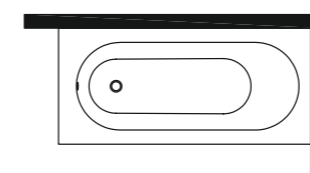

2 SIDES LEFT
000VD2SS---
Lacquered