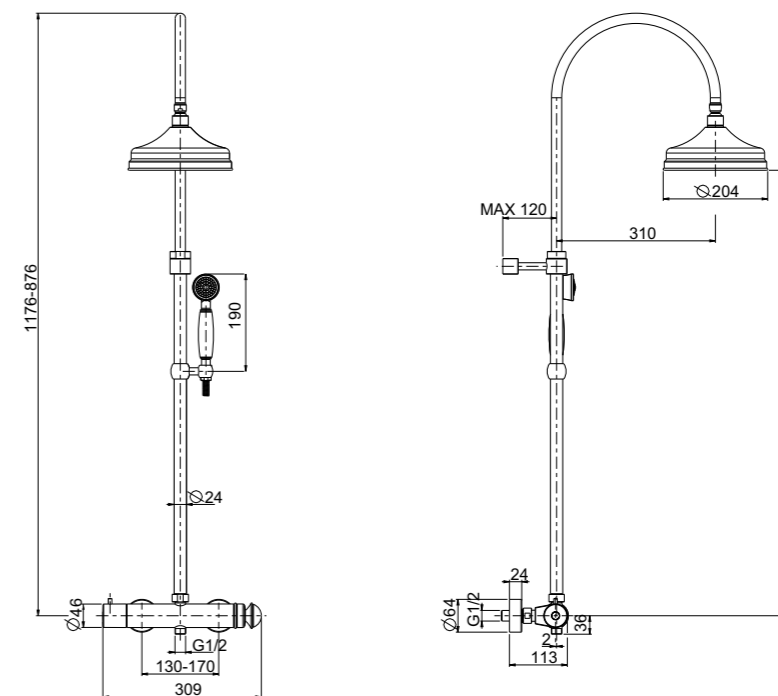

000RBVE095CR
Chrome

000RBVE095BR
Bronze

000RBVE095MN
Matt Nickel

000RBVE095PN
Polished Nickel

VENICE COLLECTION

**EXPOSED THERMOSTATIC SHOWER SET,
TWO EXITS, COMPLETE WITH RISER,
HANDSET, HOSE AND SHOWER ROSE**