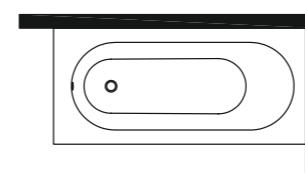

2 SIDES LEFT
0LTVA2SSOR___ Gold
0LTVA2SSCR___ Chrome