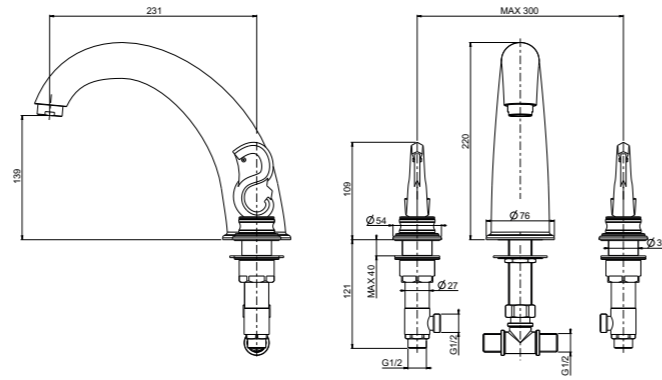

SEAHORSE COLLECTION

THREE HOLE BATH FAUCET
DECK MOUNTED

BATH FAUCET DECK MOUNTED
WITH DIVERTER, HOSE AND
HANDSET