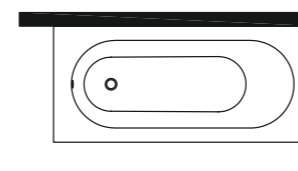

2 SIDES LEFT
000VB2SSOR___ Gold
000VB2SSCR___ Chrome