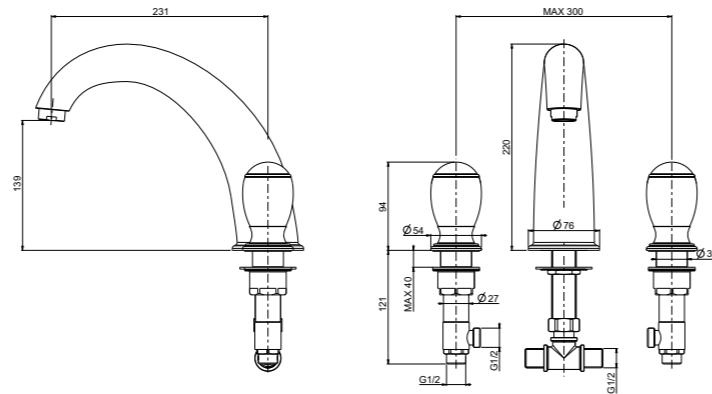

VENICE COLLECTION

THREE HOLE BATH FAUCET
DECK MOUNTED

BATH FAUCET DECK MOUNTED,
WITH DIVERTER, HOSE AND
HANDSET