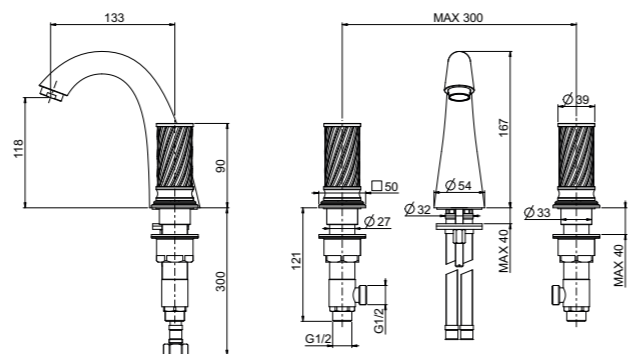

FORTUNY COLLECTION

THREE HOLE BASIN FAUCET WITHOUT POP-UP DRAIN AND WASTE

THREE HOLE BASIN FAUCET WITH POP-UP DRAIN AND WASTE