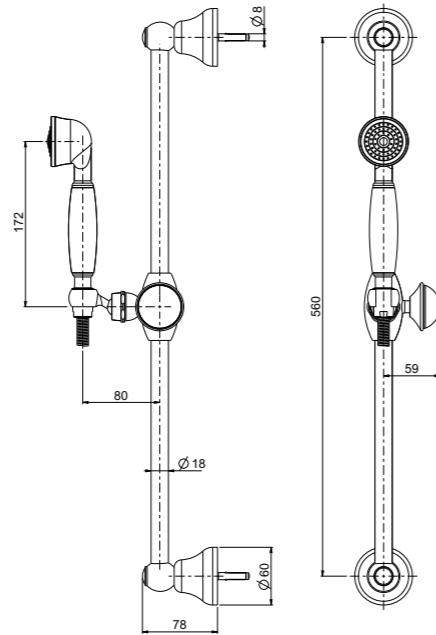

VENICE COLLECTION

SHOWER SLIDER RAIL WITH HOSE AND HANDSET

WATER INLET WITH HOSE AND HANDSET