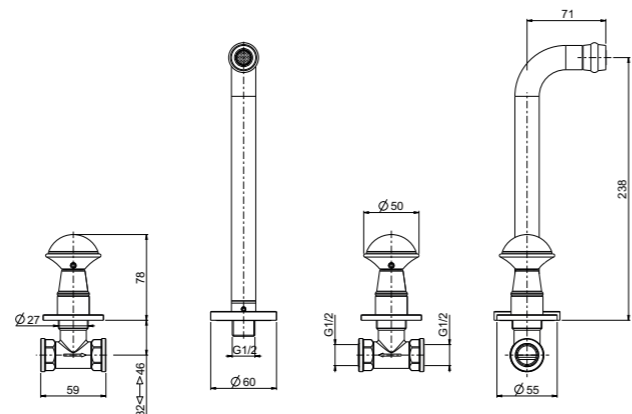

000RBVE010OR
Gold

000RBVE010CR
Chrome

000RBVE010BR
Bronze

000RBVE010MN
Matt Nickel

000RBVE010PN
Polished Nickel

VENICE COLLECTION

WALL MOUNTED FAUCET WITH FLOW SPOUT W185 mm

000RBVE036OR
Gold