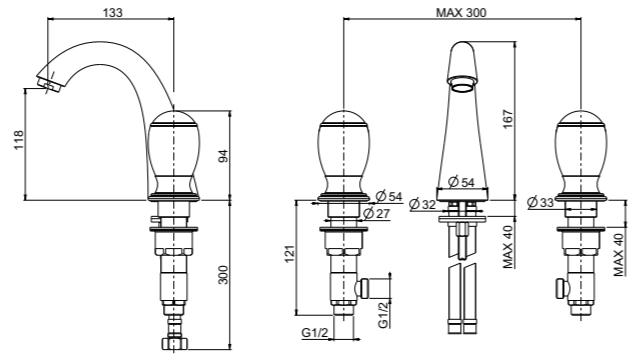

VENICE COLLECTION

THREE HOLE BASIN FAUCET WITHOUT POP-UP DRAIN AND WASTE

THREE HOLE BASIN FAUCET WITH POP-UP DRAIN AND WASTE