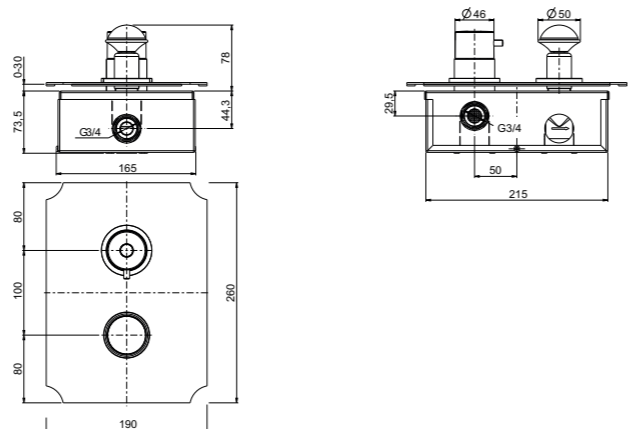

VENICE COLLECTION

THERMOSTATIC WALL MOUNTED SHOWER SET COMPLETE WITH SHOWER ROSE

THERMOSTATIC WALL MOUNTED SHOWER SET WITH OPEN-CLOSE VALVE