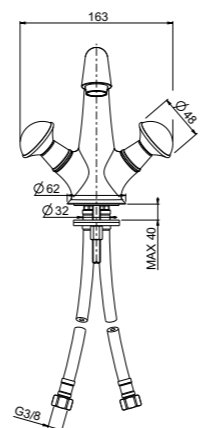

VENICE COLLECTION

ONE HOLE BASIN FAUCET WITHOUT POP-UP DRAIN AND WASTE

ONE HOLE BASIN FAUCET WITH POP-UP DRAIN AND WASTE