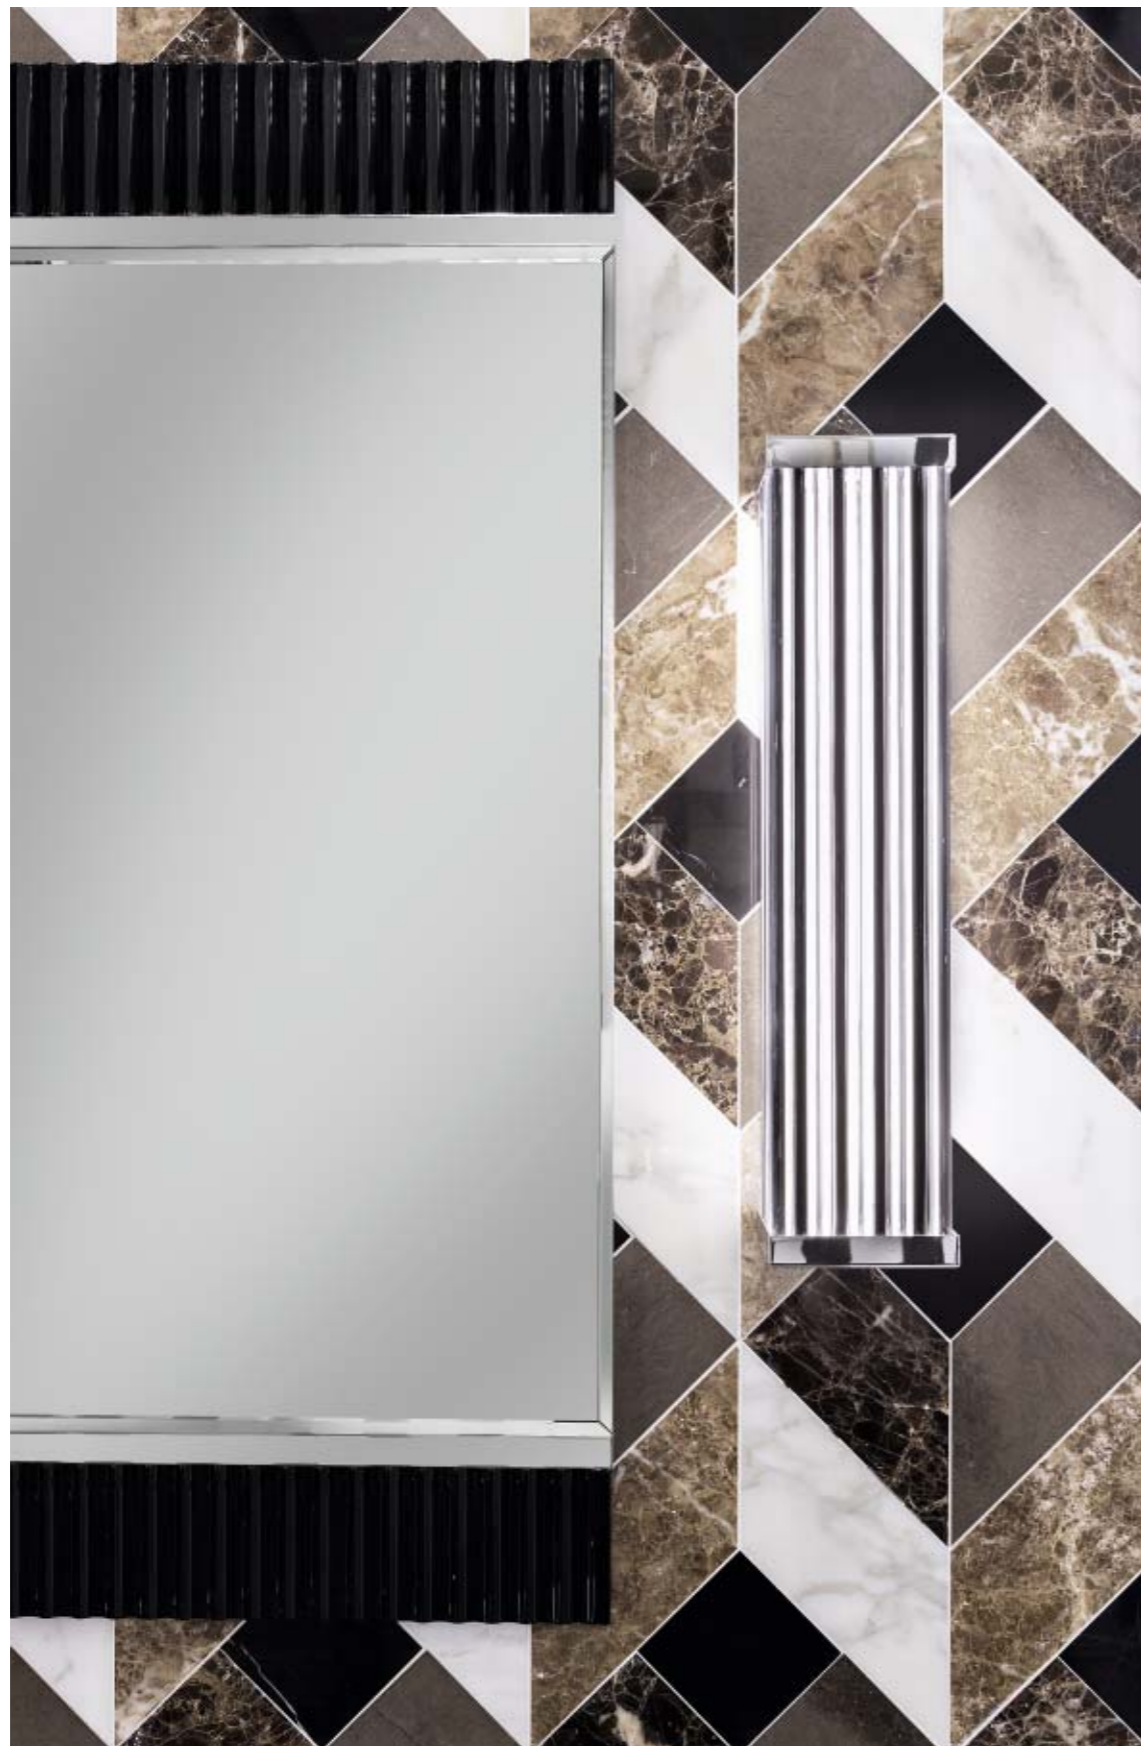

**“MURANO 1” WALL LAMP WITH TRANSPARENT
AND BLACK EDGES, LED LIGHTING**

dimensions: L11, W10, H50 cm
Strip LED: 18,24W 230V IP20