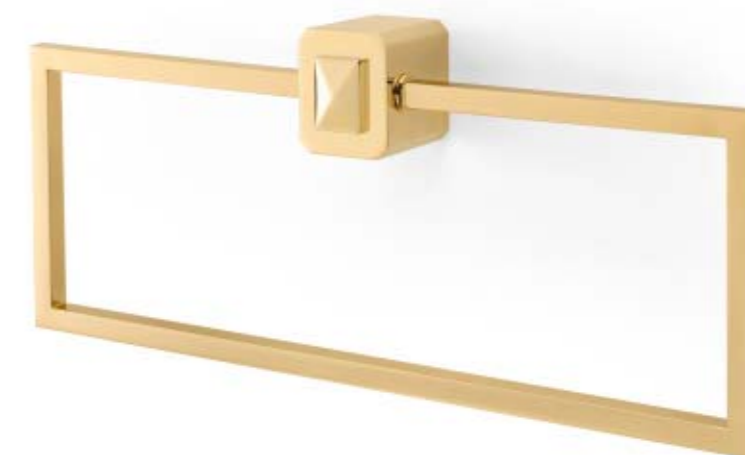

**FREE-STANDING LACQUERED TOWEL
HOLDER WITH COMPARTMENT**

dimensions: L65, W34, H65 cm

PS065COR
Gold / Lacquered

PS065CBR
Bronze / Lacquered

PS065CCR
Chrome / Lacquered

DIAMOND COLLECTION

WALL MOUNTED SQUARE TOWEL HOLDER

dimensions: L17, W10, H20 cm

PS017OR
Gold

PS017CR
Chrome

DIAMOND COLLECTION

WALL MOUNTED RECTANGULAR TOWEL HOLDER

dimensions: L40, W10, H15 cm

PS040OR
Gold

PS040CR
Chrome

DIAMOND COLLECTION

**WALL MOUNTED TOWEL HOLDER
WITH TWIN ADJUSTABLE BARS**

dimensions: L43, W40, H30,5 cm

PS036OR
Gold

PS036CR
Chrome

DIAMOND COLLECTION

FREE-STANDING TOWEL HOLDER

dimensions: L45, W33, H80 cm

PS045OR
Gold

PS045CR
Chrome

DIAMOND COLLECTION

FREE-STANDING TOWEL HOLDER

dimensions: L48, W24, H80 cm

PS048OR
Gold

PS048CR
Chrome

DIAMOND COLLECTION