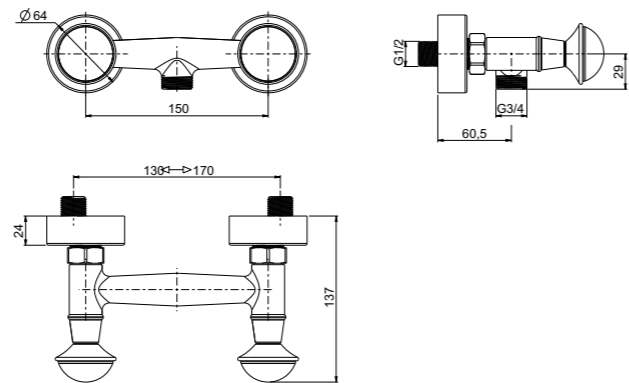

VENICE COLLECTION

EXPOSED SHOWER SET

EXPOSED SHOWER SET COMPLETE WITH SLIDE BAR, HOSE AND HANDSET