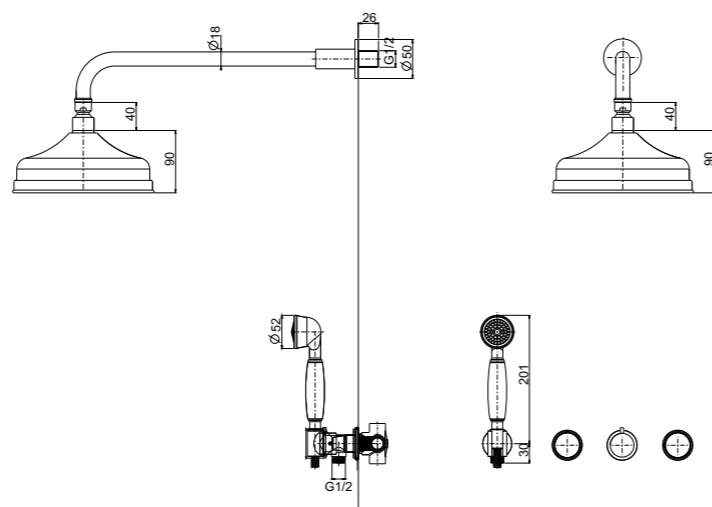

VENICE COLLECTION

WALL MOUNTED SHOWER SET COMPLETE WITH DIVERTER AND SHOWER ROSE, HOSE AND HANDSET

000RBVE039OR
Gold

000RBVE039CR
Chrome

000RBVE039BR
Bronze

000RBVE039MN
Matt Nickel

000RBVE039PN
Polished Nickel