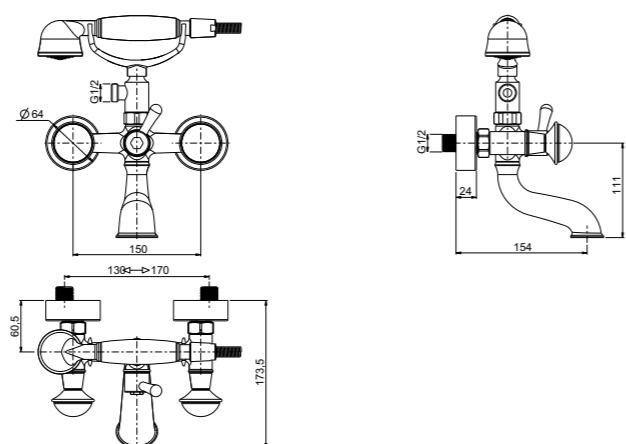

000RBVE043CR
Chrome

000RBVE043BR
Bronze

000RBVE043MN
Matt Nickel

000RBVE043PN
Polished Nickel

VENICE COLLECTION

BATH FAUCET WALL MOUNTED WITH DIVERTER, HOSE AND HANDSET

000RBVE040OR
Gold

000RBVE040CR
Chrome