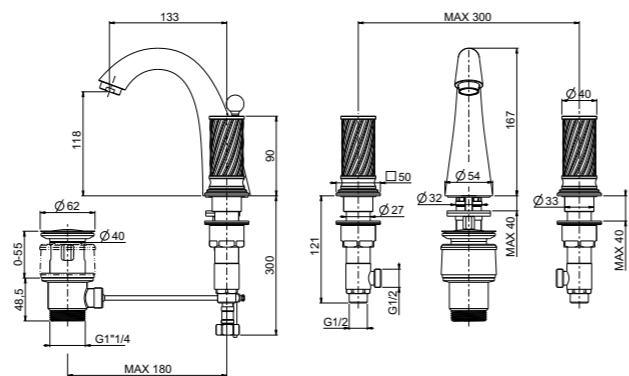

FORTUNY COLLECTION

THREE HOLE BASIN FAUCET WITHOUT POP-UP DRAIN AND WASTE

THREE HOLE BASIN FAUCET WITH POP-UP DRAIN AND WASTE