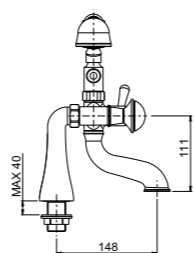

VENICE COLLECTION

BATH FAUCET DECK MOUNTED, WITH DIVERTER, HOSE AND HANDSET

EXPOSED SHOWER SET COMPLETE WITH RISER, DIVERTER, HANDSET, HOSE AND SHOWER ROSE