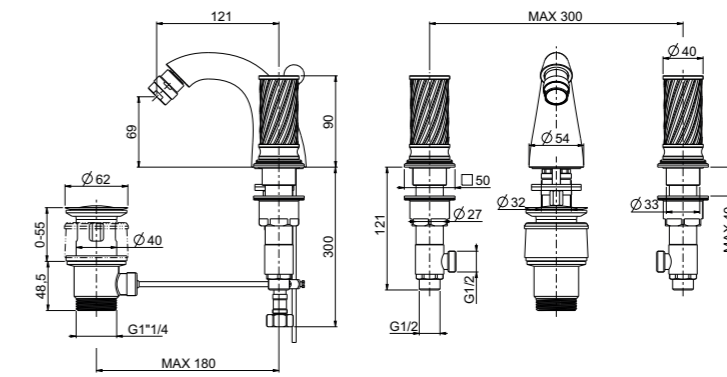

FORTUNY COLLECTION

**THREE HOLE BASIN FAUCET
COMPLETE WITH POP-UP
DRAIN AND WASTE**