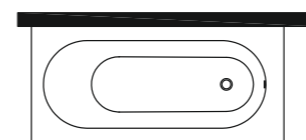

2 SIDES LEFT
000VM2SSOR___ Gold
000VM2SSCR___ Chrome