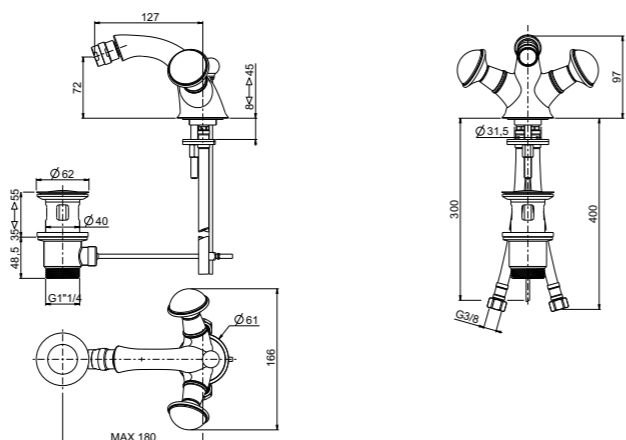

VENICE COLLECTION

THREE HOLE BIDET FAUCET WITH POP-UP DRAIN AND WASTE

ONE HOLE BIDET FAUCET WITH POP-UP DRAIN AND WASTE