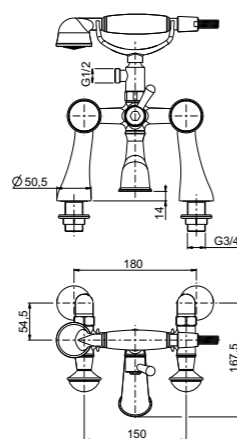

VENICE COLLECTION

BATH FAUCET DECK MOUNTED, WITH DIVERTER, HOSE AND HANDSET

EXPOSED SHOWER SET COMPLETE WITH RISER, DIVERTER, HANDSET, HOSE AND SHOWER ROSE