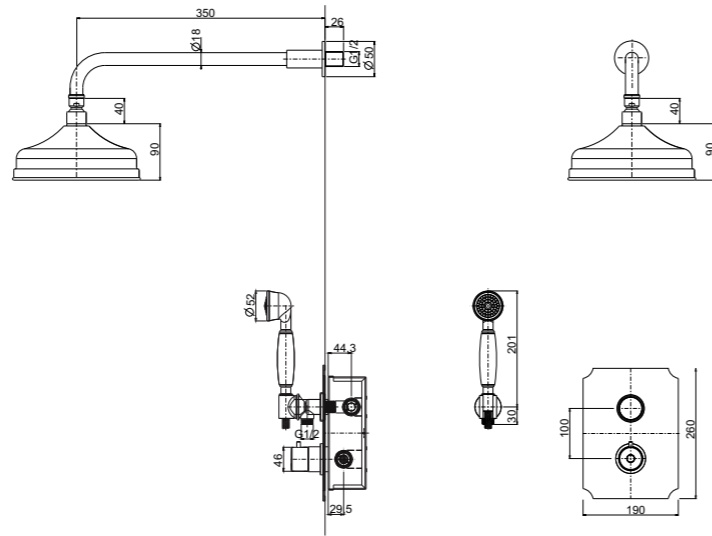

WALL MOUNTED SHOWER SET COMPLETE WITH DIVERTER

000RBVE038OR
Gold

000RBVE038CR
Chrome

000RBVE038BR
Bronze

000RBVE038MN
Matt Nickel

000RBVE038PN
Polished Nickel

VENICE COLLECTION

THERMOSTATIC WALL MOUNTED SHOWER SET WITH DIVERTER, SHOWER ROSE, WATER INLET, HOSE AND HANDSET