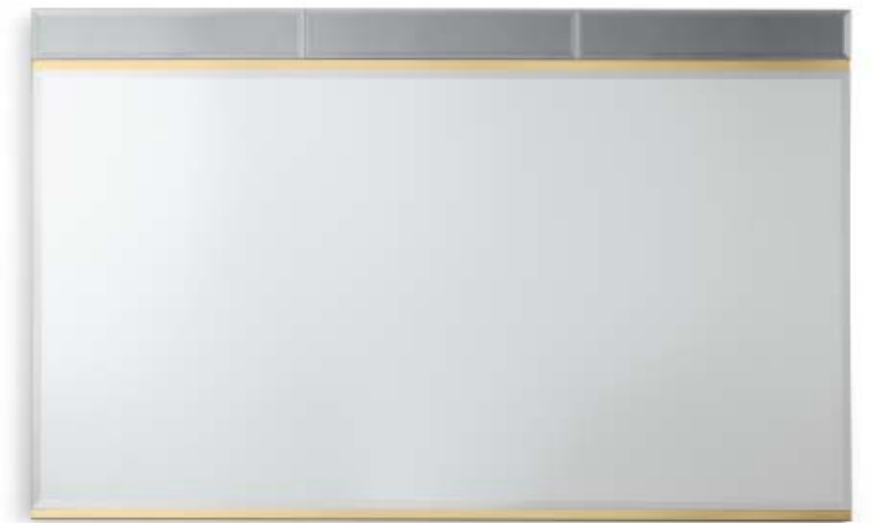

0ACSPR066CR
L66, W2, H100 cm
Chrome / Lacquered

0ACSPR160CR
L160, W2, H100 cm
Chrome / Lacquered

ACADEMY COLLECTION

MIRROR WITH "SMOKED MIRROR" DECORATION

dimensions:

L66, W2, H100 cm - L160, W2, H100 cm

0ACSPF066OR
L66, W2, H100 cm
Gold / Smoked mirror