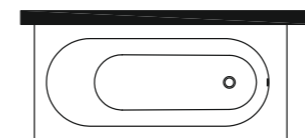

2 SIDES LEFT
000VF2SSOR___ Gold
000VF2SSCR___ Chrome