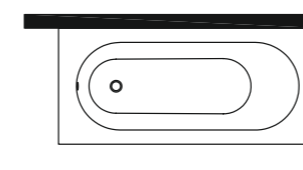

2 SIDES RIGHT
0LTVT2SDOR___ Gold
0LTVT2SDCR___ Chrome