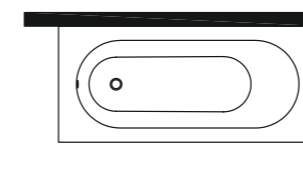

2 SIDES RIGHT
000VF2SDOR___ Gold
000VF2SDCR___ Chrome