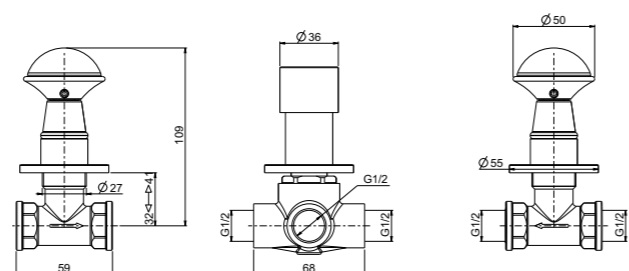

VENICE COLLECTION

WALL MOUNTED SHOWER SET COMPLETE WITH DIVERTER AND SHOWER ROSE, HOSE AND HANDSET

WALL MOUNTED SHOWER SET COMPLETE WITH DIVERTER