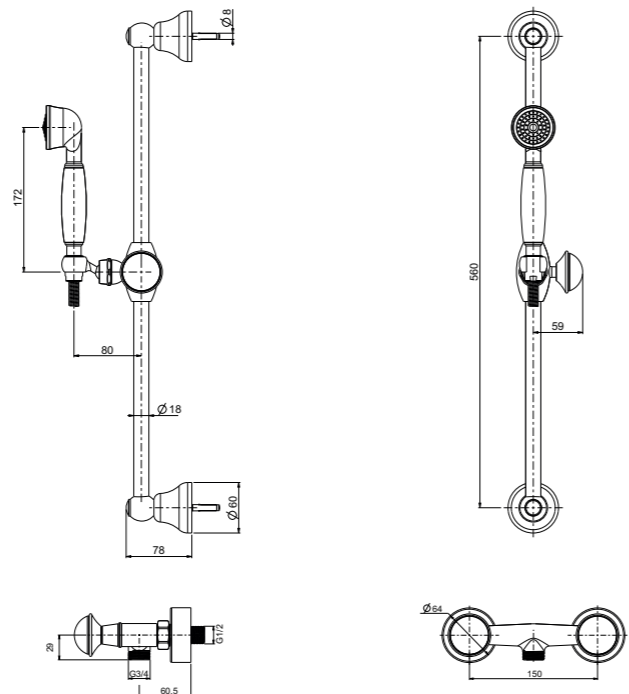

EXPOSED SHOWER SET COMPLETE WITH RISER, DIVERTER, HANDSET, HOSE AND SHOWER ROSE

000RBVE105OR
Gold

000RBVE105CR
Chrome

000RBVE105BR
Bronze

000RBVE105MN
Matt Nickel

000RBVE105PN
Polished Nickel

VENICE COLLECTION