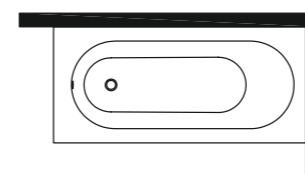

**“DIAMOND ACADEMY” BATHTUB COMPLETE WITH:
MARBLE TOP, SUPPORT FRAME, PLUMBING COLUMN,
SOUNDPROOFING AND LACQUERED PLINTH**

top dimensions: L185, W85, H66 cm

1 SIDE
000VM1SLOR___ Gold
000VM1SLCR___ Chrome

2 SIDES RIGHT
000VM2SDOR___ Gold
000VM2SDCR___ Chrome

2 SIDES LEFT
000VM2SSOR___ Gold
000VM2SSCR___ Chrome

3 SIDES
000VM3SSOR___ Gold
000VM3SSCR___ Chrome

4 SIDES
000VM180OR___ Gold
000VM180CR___ Chrome

LLF
Lasa Fantastico

LBN
Bardiglio Nuvolato

LBS
Bianco Statuario

LBC
Bianco Carrara

LCR
Calacatto Oro

LEL
Emperador Light

LED
Emperador Dark

LMB
Mystic Brown

LMQ
Nero Marquina

LNA
Nero Assoluto