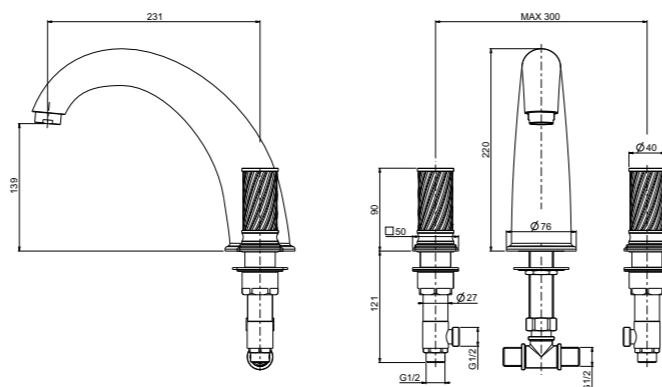

FORTUNY COLLECTION

THREE HOLE BATH FAUCET DECK MOUNTED

BATH FAUCET DECK MOUNTED WITH DIVERTER, HOSE AND HANDSET