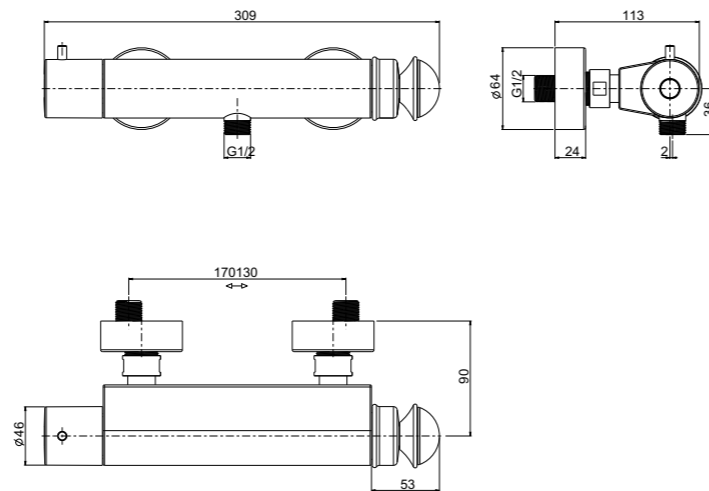

VENICE COLLECTION

EXPOSED THERMOSTATIC SHOWER SET, SINGLE EXIT

EXPOSED THERMOSTATIC SHOWER SET, SINGLE EXIT, COMPLETE WITH SLIDER RAIL, HOSE AND HANDSET