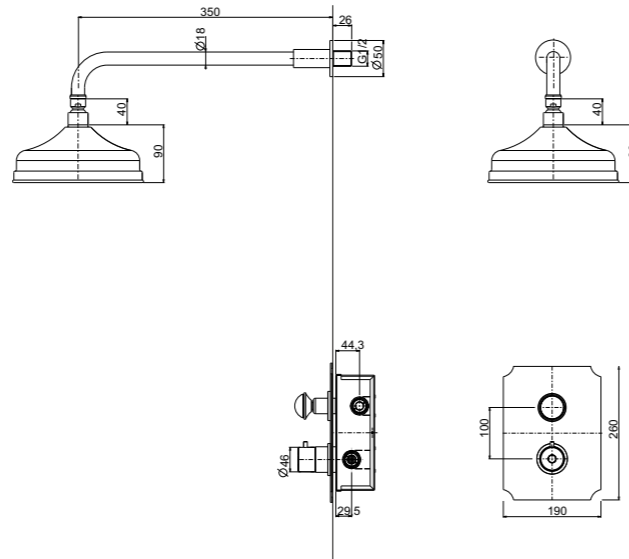

VENICE COLLECTION

THERMOSTATIC WALL MOUNTED SHOWER SET COMPLETE WITH SHOWER ROSE

THERMOSTATIC WALL MOUNTED SHOWER SET WITH OPEN-CLOSE VALVE